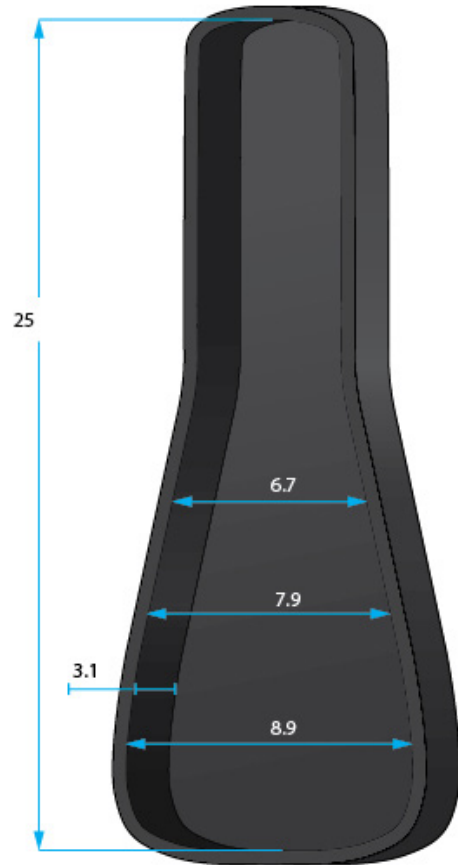

SPECIFICATION SHEET

GBE-UKE-CON

* Dimensions Are Measured In Inches With No Interior Foam Compression

Interior Dimensions

BODY HEIGHT: 3.1" (79mm)	UPPER BOUT: 6.7" (155mm)
OVERALL LENGTH: 25" (635mm)	WAIST: 7.9 (201mm)
POCKET (MM): 235 X 228 X N/A	LOWER BOUT: 8.9" (226mm)

Exterior Dimensions

LENGTH: 25.9" (658mm)
WIDTH : 9.8" (249mm)
HEIGHT: 4.1" (104mm)
WEIGHT: 1.03lbs (0.47kgs)

GBE:

- Water-resistant 600-Denier nylon exterior for durable protection
- 10mm interior foam
- Heavy-duty nylon carry handle
- Adjustable backpack straps for comfortable transportation