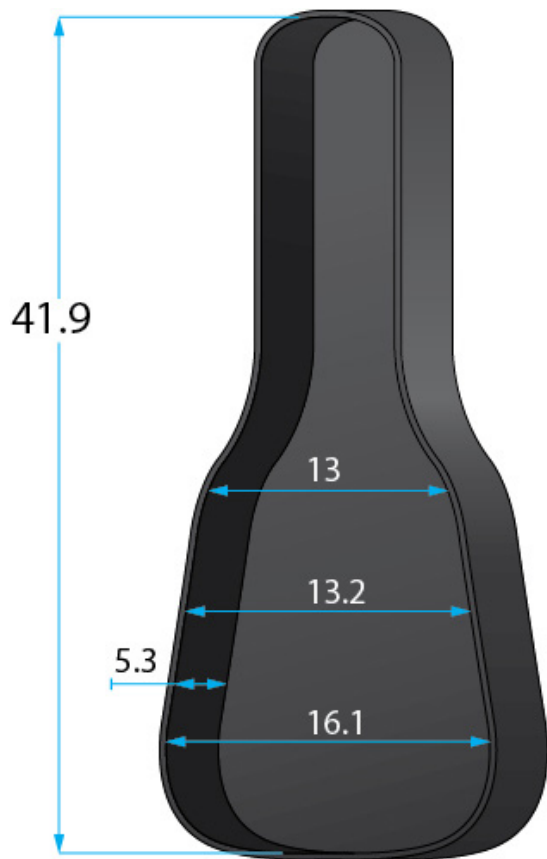

## SPECIFICATION SHEET

GBE-DREAD

\* Dimensions Are Measured In Inches With No Interior Foam Compression

### Interior Dimensions

BODY HEIGHT: 5.3

UPPER BOUT: 13

OVERALL LENGTH: 41.9

WAIST: 13.2

POCKET :

LOWER BOUT: 16.1

13.6 X 15.9 X

### Exterior Dimensions

LENGTH: 42.1

WIDTH : 17.1

HEIGHT: 5.9

WEIGHT: 1.79