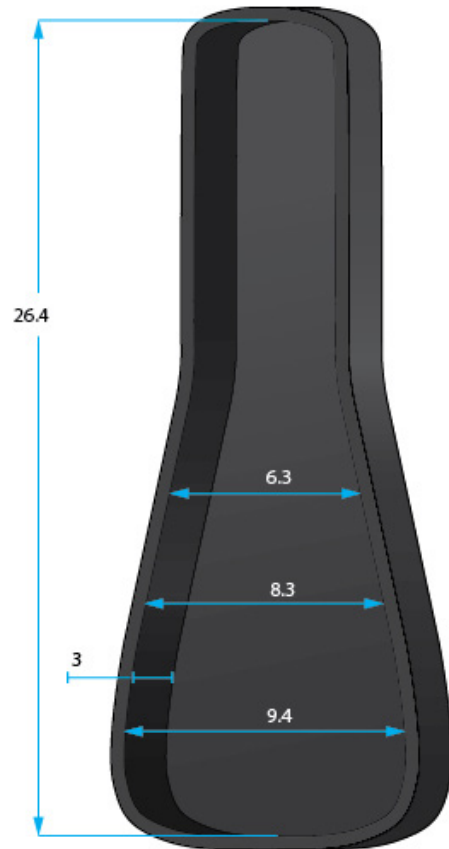

SPECIFICATION SHEET

GB-4G-UKE TEN

* Dimensions Are Measured In Inches With No Interior Foam Compression

Interior Dimensions

BODY HEIGHT: 3" (76mm)

UPPER BOUT: 6.3" (160mm)

OVERALL LENGTH: 26.4" (671mm)

WAIST: 8.3" (211mm)

POCKET (MM):

LOWER BOUT: 9.4" (239mm)

260 X 180 X 20

Exterior Dimensions

LENGTH: 28.3" (719mm)

WIDTH : 11" (279mm)

HEIGHT: 4.9" (124mm)

WEIGHT: 1.8lbs (0.82kgs)

4G:

- 20mm Interior Padding for Impact Resistance
- Spare Guitar Pick Storage on the Pick-Clip Zipper Pull
- Padded Backpack Style Straps
- Additional Internal Pads to Protect Bottom of Guitar