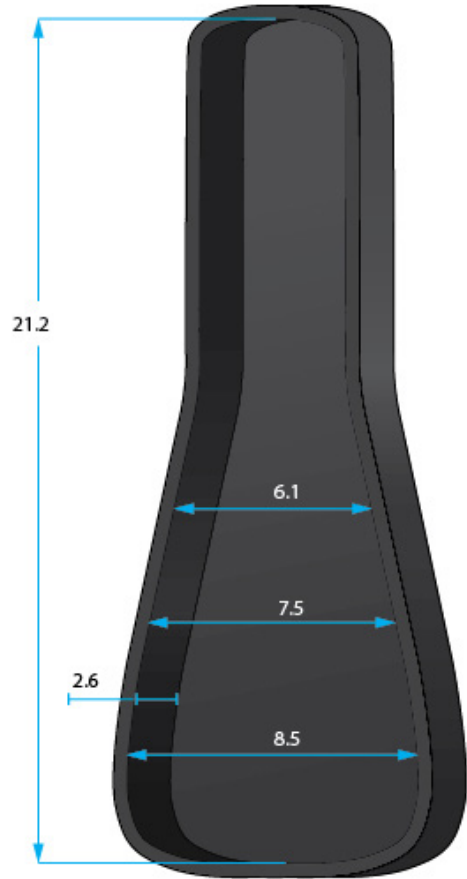

SPECIFICATION SHEET

GB-4G-UKE SOP

* Dimensions Are Measured In Inches With No Interior Foam Compression

Interior Dimensions

BODY HEIGHT: 2.6" (66mm)	UPPER BOUT: 6.1" (155mm)
OVERALL LENGTH: 21.2" (538mm)	WAIST: 7.5" (191mm)
POCKET (MM): 235 X 165 X 20	LOWER BOUT: 8.5" (216mm)

Exterior Dimensions

LENGTH: 22.8" (579mm)
WIDTH : 9.6" (244mm)
HEIGHT: 4.1" (104mm)
WEIGHT: 1.53lbs (0.69kgs)

4G:

- 20mm Interior Padding for Impact Resistance
- Spare Guitar Pick Storage on the Pick-Clip Zipper Pull
- Padded Backpack Style Straps
- Additional Internal Pads to Protect Bottom of Guitar