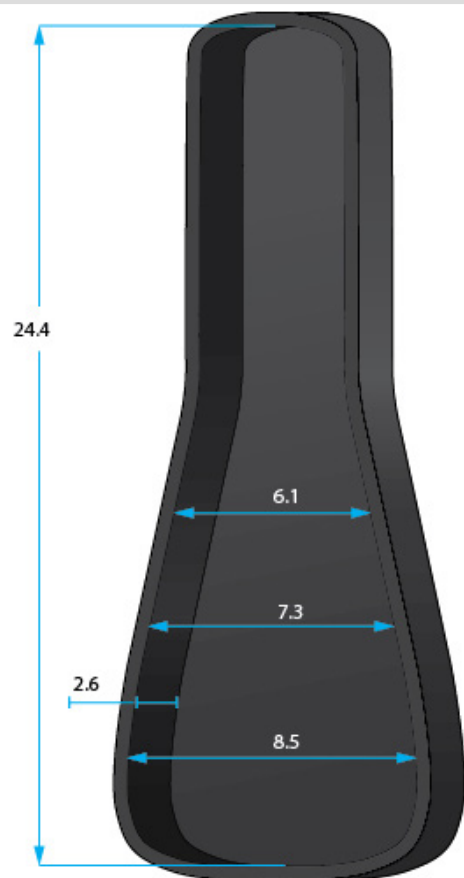

## SPECIFICATION SHEET

GB-4G-UKE CON

\* Dimensions Are Measured In Inches With No Interior Foam Compression

### Interior Dimensions

BODY HEIGHT: 2.6" (66mm)	UPPER BOUT: 6.1" (155mm)
OVERALL LENGTH: 24.4" (620mm)	WAIST: 7.3" (185mm)
POCKET (MM): 245 X 155 X 20	LOWER BOUT: 8.5" (216mm)

### Exterior Dimensions

LENGTH: 26.6" (676mm)
WIDTH : 9.4" (239mm)
HEIGHT: 4.6" (117mm)
WEIGHT: 1.62lbs. (.73kgs)

### 4G:

- 20mm Interior Padding for Impact Resistance
- Spare Guitar Pick Storage on the Pick-Clip Zipper Pull
- Padded Backpack Style Straps
- Additional Internal Pads to Protect Bottom of Guitar