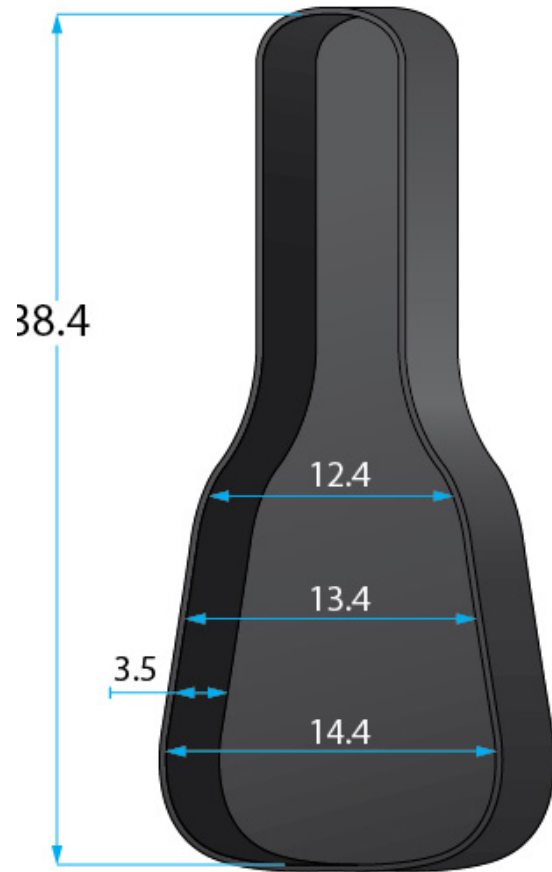

SPECIFICATION SHEET

GB-4G-MINIACOU

* Dimensions Are Measured In Inches With No Interior Foam Compression

Interior Dimensions

BODY HEIGHT: 3.5

OVERALL LENGTH: 38.4

POCKET :

13.8 X 11.4 X 0.8

UPPER BOUT: 12.4

WAIST: 13.4

LOWER BOUT: 14.4

Exterior Dimensions

LENGTH: 41.3

WIDTH : 15.7

HEIGHT: 4.5

WEIGHT: 2.62

4G:

- 20mm Interior Padding for Impact Resistance
- Spare Guitar Pick Storage on the Pick-Clip Zipper Pull
- Padded Backpack Style Straps
- Additional Internal Pads to Protect Bottom of Guitar