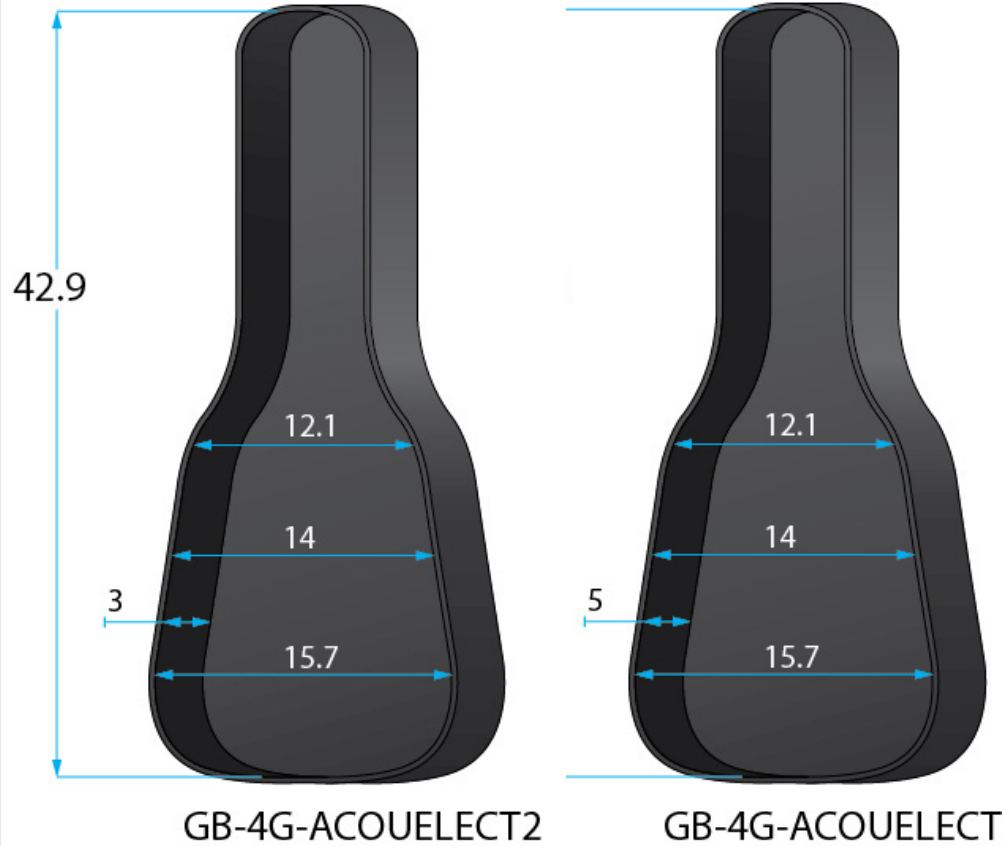

SPECIFICATION SHEET

* Dimensions Are Measured In Inches With No Interior Foam Compression

Interior Dimensions

BODY HEIGHT: 5	UPPER BOUT: 12.1
OVERALL LENGTH: 42.9	WAIST: 14
POCKET :	LOWER BOUT: 15.7
13.8 X 12 X 1.2	

Exterior Dimensions

LENGTH: 44.69
WIDTH : 16.54
HEIGHT: 8.27
WEIGHT: 4.12

4G:

- 20mm Interior Padding for Impact Resistance
- Spare Guitar Pick Storage on the Pick-Clip Zipper Pull
- Padded Backpack Style Straps
- Additional Internal Pads to Protect Bottom of Guitar